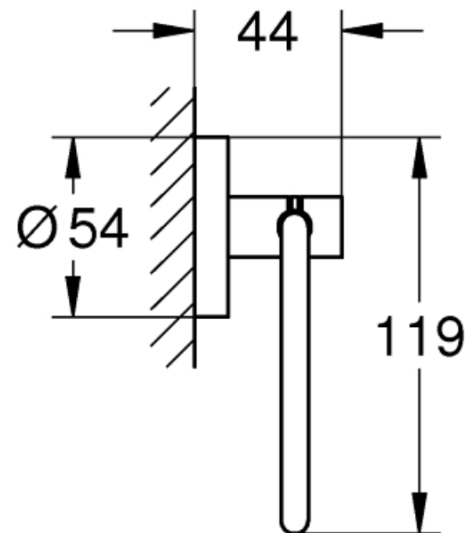

## SANITARY WARE SPECIFICATION SHEET

Item Descriptions	GROHE (Germany) "Essentials" Metal toilet paper holder in chrome finish	<p>Illustration/ Drawing</p>
Dimensions	Refer to drawing	
Model	40689001	
Material / Finish	Metal / Chrome Finish	
Country of origin	Germany	
Manufacturer	GROHE Limited	
Supplier	Acme Sanitary Ware Co. Ltd Mr. Eric Wong/ Mr. Don Yuen	
Contact Tel/Fax E-mail Website	(852) 2388-7171 / (852) 2710-8012 acme@acmesanitary.com.hk www.acmesanitary.com.hk	

**Product Description**

- material: metal
- without cover
- concealed fastening
- GROHE StarLight chrome finish
- suitable for screwing (including screws and dowels) or gluing (glue 40 915 000 sold separately)